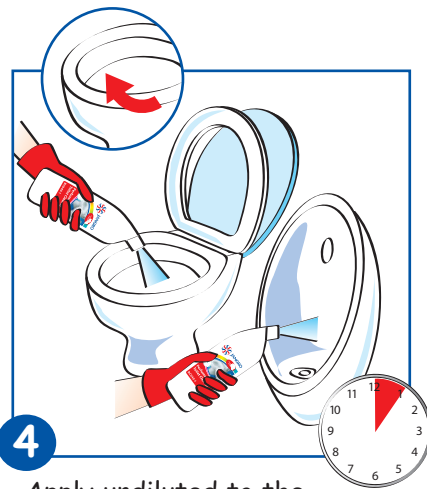

## Toilet Descaler BC050-1

**1**  
Put on PPE.

**2**  
Place Safety  
Signs.

**3**  
Flush toilet.

**4**  
Apply undiluted to the  
urinal, toilet bowl and  
under the rim.

**5**  
Agitate with brush  
if necessary.