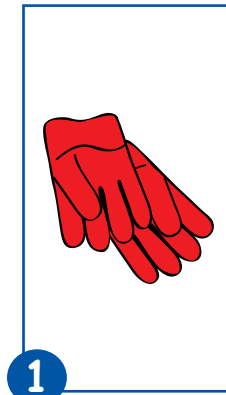

## Toilet Descaler BC050-1

**1**  
Put on PPE.

**2**  
Place Safety  
Signs.

**3**  
Flush toilet.

**4**  
Apply undiluted to the  
urinal, toilet bowl and  
under the rim.

**5**  
Agitate with brush  
if necessary.